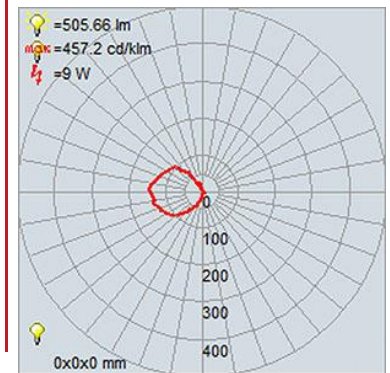

FIXTURE	BACKPLATE / CANOPY
Length:	Length
Width:	Width:
Diameter 8"	Diameter: 4.5"
Height: 8.5"	Height: 1"
Extension:	
Overall Height: 13-120"	

TECHNICAL SPECIFICATIONS

SPECIFICATIONS

Frame Material: Steel
Diffuser Material: Glass
Lamping Type: SSL (Dedicated LED) Jbox: Standard
Lamping Base: SSL Lamp Wattage: 9 W
Lamp Quantity: 1 Total Wattage: 9 W
Voltage: 120v Lamps Included: Yes

QUALIFICATIONS

Location Rating: Damp
Certification: ETL (US/Canada) Listed
ADA Compliant: No Energy Star: No
JA8 Compliant: Yes Emergency Lighting: No
Marine Grade: No Warranty: 5 Year

PHOTOMETRICS

Dimmable: Yes Nominal Lumens: 600 Lm
CRI: 90 Delivered Lumens: 506 Lm
CCT: 3000K
Recommended Dimmers:
(ELV)LUTRON Maestro CL (Package) MACL-153M-RHW;
(TRIAC)LEVITON Decora Sureslide 6672; (ELV)LUTRON
Maestro CL MACL-153M; (TRIAC)LUTRON Diva DVCL-153P;
(TRIAC)LUTRON Ariadni/Toggler TGCL-153P; (TRIAC)LEVITON
Decora Sureslide 6674; (ELV)LUTRON Skylark Contour

Notes: _____

LINE DRAWING

IES FILE

In addition to Access Lighting's purchase and warranty terms and conditions, by signing below or placing an order, you agree that you are authorized to bind the entity placing any order and acknowledge the following: All of sizes and measurements are approximate and all images are for illustrative purposes only. In the event of an inconsistency, the "Product Measurements" section controls. There also may be slight differences in the colors and designs compared to the displayed and printed images.